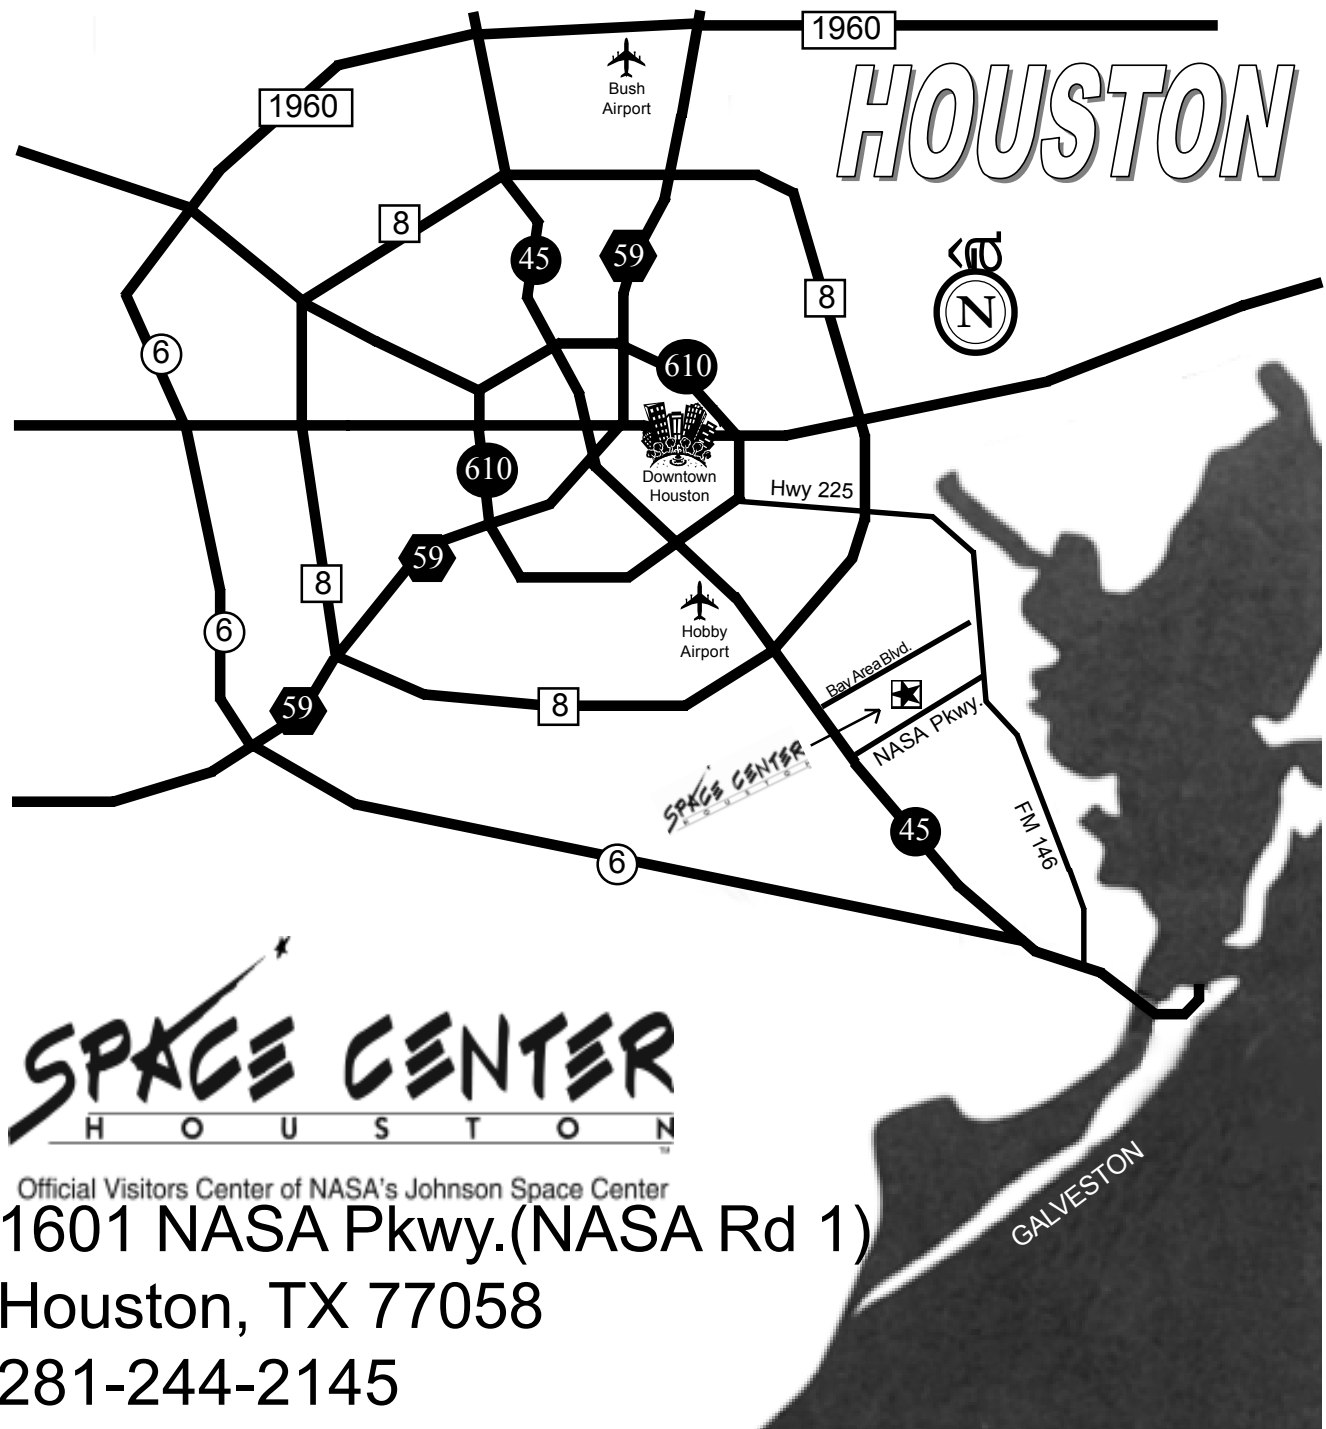

HOUSTON

SPACE CENTER HOUSTON

Official Visitors Center of NASA's Johnson Space Center
1601 NASA Pkwy. (NASA Rd 1)
Houston, TX 77058
281-244-2145

FROM INTERSTATE 45:

If coming from the north on I-45:
Exit NASA Pkwy. Loop under the freeway and head east on NASA Pkwy. for approximately 2 miles. Space Center Houston is located to the left-hand side of NASA Pkwy.

If coming from the south on I-45:
Exit NASA Pkwy. Veer right and head east on NASA Pkwy. Space Center Houston is approximately 2 miles on the left-hand side of NASA Pkwy.

FROM HIGHWAY 146

If coming from the north on HWY 146:
Turn right on NASA Pkwy. Continue down NASA Pkwy. past Kirby Road and past Space Center Blvd. Space Center Houston will be on the right just past NASA's Johnson Space Center.

If coming from the south on HWY 146:
Turn left on NASA Pkwy. Space Center Houston will be on the right hand side of NASA Pkwy.

Some street signs may say NASA Rd 1 instead of NASA Parkway. They are in the process of changing the name.